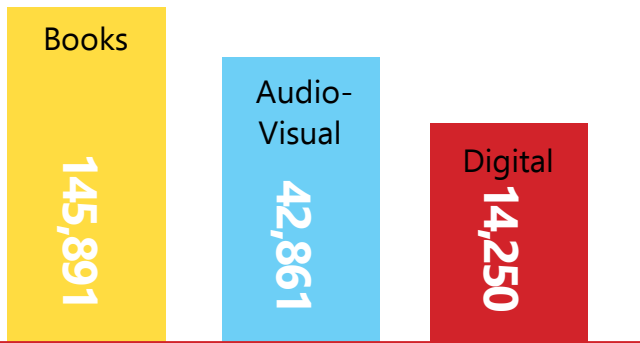

-Interim Director Beryl Harrison

142,703
Visits to the Library

1,976
Volunteer Hours

749 Programs Offered

15,010 Program Attendance

204,686

Number of Items Borrowed

45,814
Electronic Resources